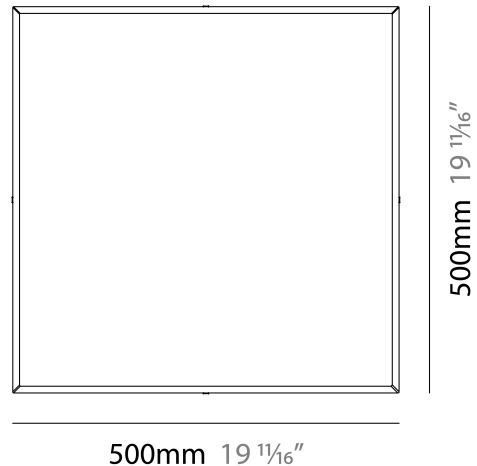

PROJECT	
TYPE	
NOTES	
QUANTITY	
DATE	

LINEA SURFACE

D92067

GENERAL

Series: Linea
Brand: Milan
Division: Design
Mounting Type: Surface
Mounting Location: Ceiling
Subcategory: Ambient

PHYSICAL

Shape: Rectangle
Length (mm): 500
Length (in): 19 3/4
Width (mm): 500
Width (in): 19 3/4
Height (mm): 89
Height (in): 3 1/2
Weight (kg): 4.5
Weight (lbs): 10
Diffuser: White Glass
Fixture Finish: SST
Fixture Material: Glass / Aluminum

ELECTRICAL

Number of Lamps: 1+1
Lamp Type: T5 Circline Fluorescent
Bulb Included: Bulb Not Included
Total Output Wattage (W): 62
Max. Wattage Per Lamp (W): 22W + 40W
Lamp Base: 2GX13
Dimming: Non-Dimmable
Input Voltage (V): 120
Lamp Voltage (V): 120

LED

OPTICAL

RATINGS AND CERTIFICATIONS

Certified By: CSA Certified to UL and CSA Standards
IP rating: IP20